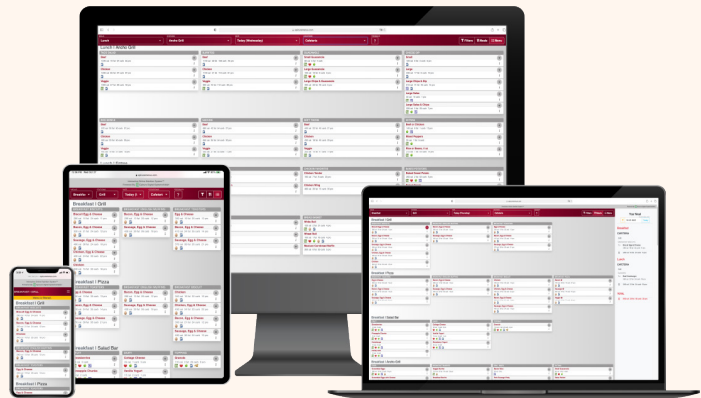

ION™ INTERACTIVE ONLINE NUTRITION SYSTEM

Nothing to install Everything is online

- Designed for desktops, phones, tablets and self-service kiosks
- Available on campus and off
- Ideal for parents concerned about their children's diets

Custom Design for You

- Integrates with CBORD Foodservice Suite®, Computrition Hospitality Suite®, Aurora FoodPro®, Stella® and others for access to your current menus in real time
- Customized with your logos and colors
- Scales to any size enterprise

Promotes Healthy Eating

- Plan well-balanced meals with nutritional information
- Avoid allergens with menu labeling icons
- Track daily nutrient intake
- Use your or Epicure's library of menu labeling icons for allergens and other lifestyle preferences
- Filter menu items by:
 - lifestyle preferences like gluten-friendly, vegan, vegetarian
 - ecological choices like sustainability, farm-to-table and antibiotic-free
 - religious diets like Kosher and Halal
- Filter menu items by the amounts of their calories, carbs, fat...
- View menus and plan meals from all dining facilities for a full week in advance
- Filter by dining location and by food stations within food courts
- Display standard nutrition fact labels