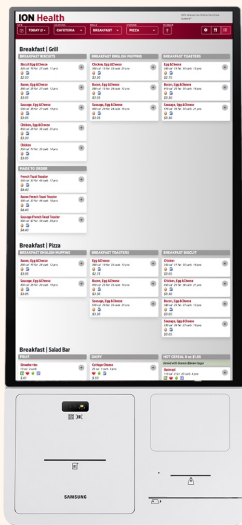

ION™ INTERACTIVE ONLINE NUTRITION SYSTEM

Nothing to install Everything is online

- Designed for desktops, phones, tablets and self-service kiosks
- Available on campus and off
- Ideal for parents concerned about their children's diets

Custom Design for You

- Integrates with CBORD Foodservice Suite®, Computrition Hospitality Suite®, Aurora FoodPro®, Stella® and others for access to your current menus in real time
- Customized with your logos and colors
- Scales to any size enterprise

Promotes Healthy Eating

- Plan well-balanced meals with nutritional information
- Avoid allergens with menu labeling icons
- Track daily nutrient intake
- Use your or Epicure's library of menu labeling icons for allergens and other lifestyle preferences
- Filter menu items by:
 - lifestyle preferences like gluten-friendly, vegan, vegetarian
 - ecological choices like sustainability, farm-to-table and antibiotic-free
 - religious diets like Kosher and Halal
- Filter menu items by the amounts of their calories, carbs, fat...
- View menus and plan meals from all dining facilities for a full week in advance
- Filter by dining location and by food stations within food courts
- Display standard nutrition fact labels