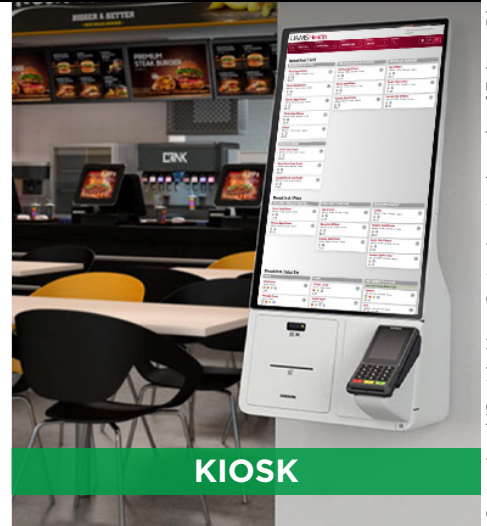

ION™ INTERACTIVE ONLINE NUTRITION SYSTEM

Nothing to install Everything is online

- Designed for desktops, phones, tablets and self-service kiosks
- Available on campus and off
- Ideal for parents concerned about their children's diets

Custom Design for You

- Integrates with CBORD Foodservice Suite®, Computrition Hospitality Suite®, Aurora FoodPro®, Stella® and others for access to your current menus in real time
- Customized with your logos and colors
- Scales to any size enterprise

Promotes Healthy Eating

- Plan well-balanced meals with nutritional information
- Avoid allergens with menu labeling icons
- Track daily nutrient intake
- Use your or Epicure's library of menu labeling icons for allergens and other lifestyle preferences
- Filter menu items by:
 - lifestyle preferences like gluten-friendly, vegan, vegetarian
 - ecological choices like sustainability, farm-to-table and antibiotic-free
 - religious diets like Kosher and Halal
- Filter menu items by the amounts of their calories, carbs, fat...
- View menus and plan meals from all dining facilities for a full week in advance
- Filter by dining location and by food stations within food courts
- Display standard nutrition fact labels