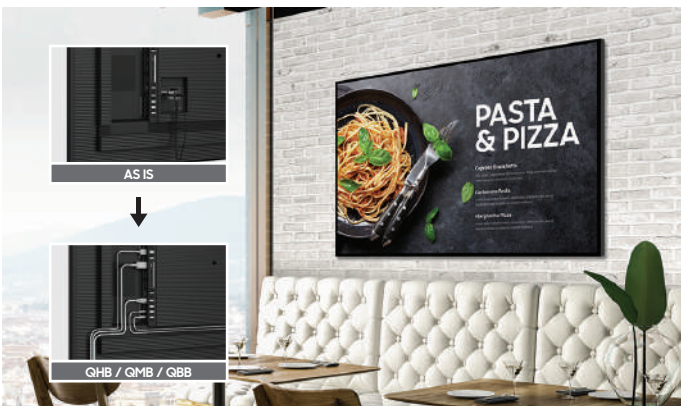

Non-glare

All QHB / QMB Series displays feature reliable, non-glare panels that provide better visibility from all angles, any time of day. The non-glare display enables businesses to deliver accurate information in critical locations, such as airports and train stations.

* When compared to Samsung's FHD model.
* Viewing experience may vary according to types of content and format.

Slim and symmetrical design

Narrow bezels and a symmetrical design allow for seamless integration into any environment with simplified mounting and installation. To maximize space savings, all terminals face outwards, ensuring the display hangs flush against any wall.