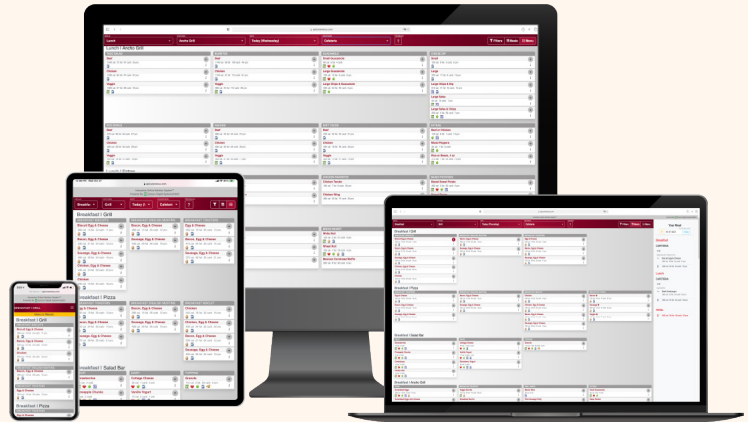

EPICURE
DIGITAL
MENU
SYSTEM™

ION™

INTERACTIVE ONLINE NUTRITION SYSTEM

Nothing to install Everything is online

- Designed for desktops, phones, tablets and self-service kiosks
- Available on campus and off
- Ideal for parents concerned about their children's diets

Custom Design for You

- Integrates with CBORD Foodservice Suite®, Computation Hospitality Suite®, Aurora FoodPro®, Stella® and others for access to your current menus in real time
- Customized with your logos and colors
- Scales to any size enterprise

Promotes Healthy Eating

- Plan well-balanced meals with nutritional information
- Avoid allergens with menu labeling icons
- Track daily nutrient intake
- Use your or Epicure's library of menu labeling icons for allergens and other lifestyle preferences
- Filter menu items by:
 - lifestyle preferences like gluten-friendly, vegan, vegetarian
 - ecological choices like sustainability, farm-to-table and antibiotic-free
 - religious diets like Kosher and Halal
- Filter menu items by the amounts of their calories, carbs, fat...
- View menus and plan meals from all dining facilities for a full week in advance
- Filter by dining location and by food stations within food courts
- Display standard nutrition fact labels