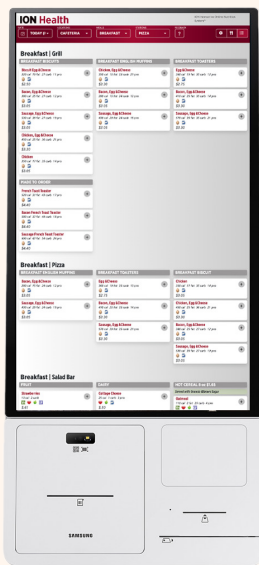

EPICURE
DIGITAL
MENU
SYSTEM™

ION™

INTERACTIVE ONLINE NUTRITION SYSTEM

Nothing to install Everything is online

- Designed for desktops, phones, tablets and self-service kiosks
- Available on campus and off
- Ideal for parents concerned about their children's diets

Custom Design for You

- Integrates with CBORD Foodservice Suite®, Computation Hospitality Suite®, Aurora FoodPro®, Stella® and others for access to your current menus in real time
- Customized with your logos and colors
- Scales to any size enterprise

Promotes Healthy Eating

- Plan well-balanced meals with nutritional information
- Avoid allergens with menu labeling icons
- Track daily nutrient intake
- Use your or Epicure's library of menu labeling icons for allergens and other lifestyle preferences
- Filter menu items by:
 - lifestyle preferences like gluten-friendly, vegan, vegetarian
 - ecological choices like sustainability, farm-to-table and antibiotic-free
 - religious diets like Kosher and Halal
- Filter menu items by the amounts of their calories, carbs, fat...
- View menus and plan meals from all dining facilities for a full week in advance
- Filter by dining location and by food stations within food courts
- Display standard nutrition fact labels